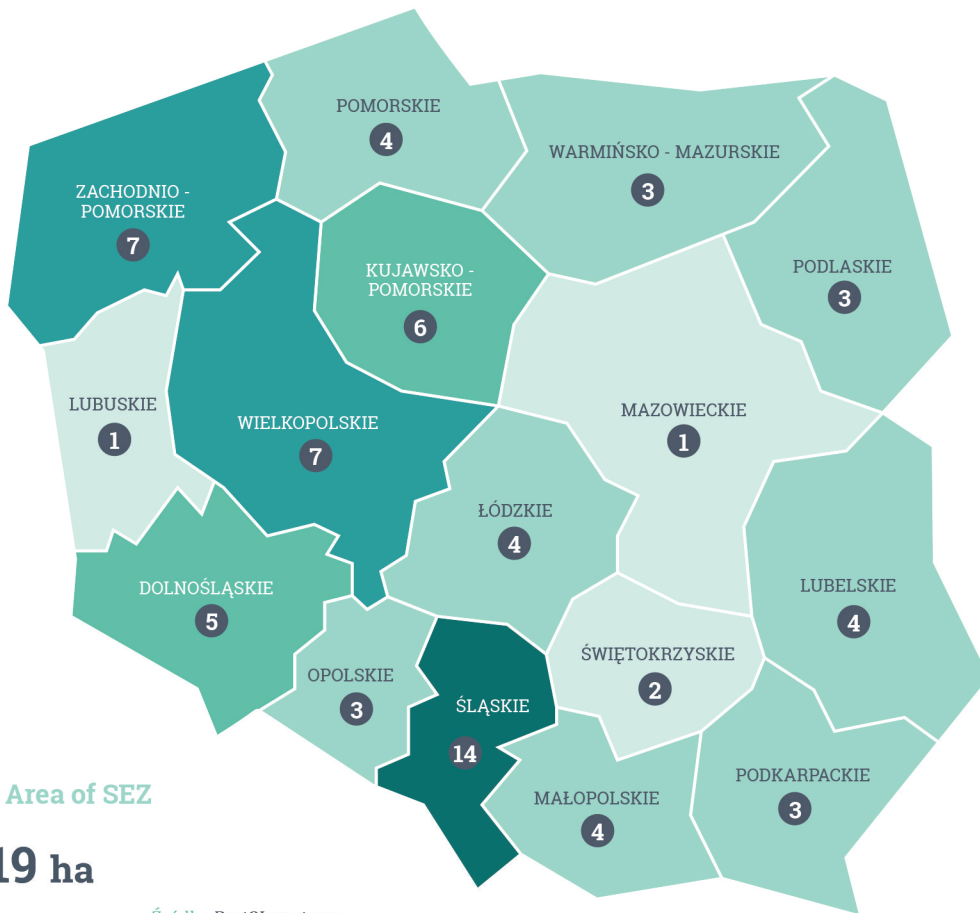

# Lokalizacja Parków Ekonomicznych w Polsce | Where the Business Parks are located in Poland

Obszar SSE | Area of SEZ

**18 354,19 ha**